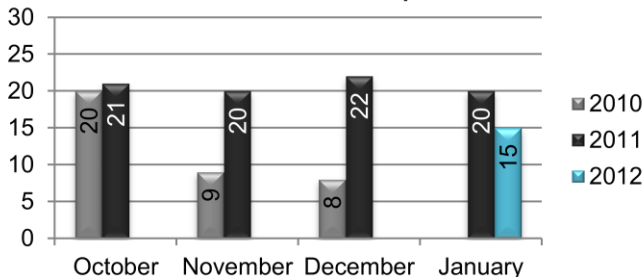

#### Uniform Crime Reporting Data

Violent Crime	2011	2011 YTD	2012	2012 YTD
Murder	0	0	1	1
Rape	3	3	0	0
Robbery	9	9	4	4
Aggravated Assault	8	8	10	10
<b>Total Violent Crime</b>	<b>20</b>	<b>20</b>	<b>15</b>	<b>15</b>
Property Crime				
Arson	0	0	0	0
Burglary	27	27	19	19
Larceny	80	80	88	88
Motor Vehicle Theft	6	6	4	4
<b>Total Property Crime</b>	<b>113</b>	<b>113</b>	<b>111</b>	<b>111</b>
<b>Total Index Crime</b>	<b>133</b>	<b>133</b>	<b>126</b>	<b>126</b>
Non-Index Crime				
Non-Aggravated Assault	25	25	26	26
Forgery & Counterfeiting	0	0	0	0
Embezzlement	3	3	2	2
Fraud	14	14	13	13
Stolen Property	3	3	0	0
Weapons Offenses	2	2	5	5
Prostitution & Vice	0	0	0	0
Sex Offenses	1	1	2	2
Narcotics Laws	22	22	22	22
Family & Children	5	5	0	0
OWI	13	13	9	9
Disorderly Conduct	3	3	8	8
<b>Total Non-Index Crimes</b>	<b>91</b>	<b>91</b>	<b>87</b>	<b>87</b>
All Other Minor Crime	113	113	131	131
<b>Overall Reported Crime</b>	<b>337</b>	<b>337</b>	<b>344</b>	<b>344</b>

#### Calls for Service

Activity	2011	2011 YTD	2012	2012 YTD
Calls For Service	1,548	1,548	1,659	1,659

#### Arrest Data

Activity	2011	2011 YTD	2012	2012 YTD
Adult Arrests	156	156	156	156
Juvenile Arrests	44	44	40	40
<b>Total Arrests</b>	<b>200</b>	<b>200</b>	<b>196</b>	<b>196</b>

**Violent Crime Data Comparison**