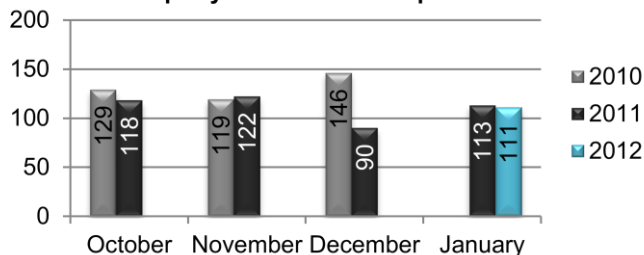

Property Crime Data Comparison