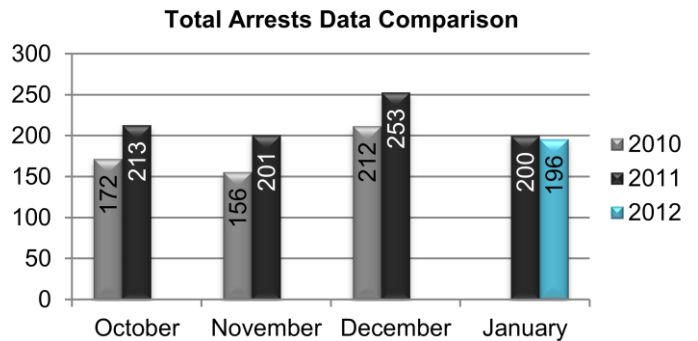

Arrest Data

Activity	2011	2011 YTD	2012	2012 YTD
Adult Arrests	156	156	156	156
Juvenile Arrests	44	44	40	40
Total Arrests	200	200	196	196