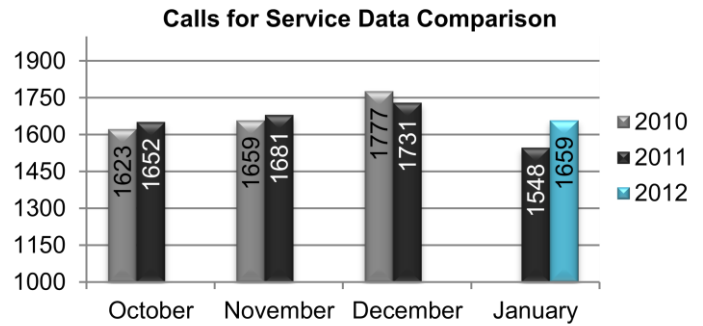

#### Uniform Crime Reporting Data

Violent Crime	2011	2011 YTD	2012	2012 YTD
Murder	0	0	1	1
Rape	3	3	0	0
Robbery	9	9	4	4
Aggravated Assault	8	8	10	10
<b>Total Violent Crime</b>	<b>20</b>	<b>20</b>	<b>15</b>	<b>15</b>
Property Crime				
Arson	0	0	0	0
Burglary	27	27	19	19
Larceny	80	80	88	88
Motor Vehicle Theft	6	6	4	4
<b>Total Property Crime</b>	<b>113</b>	<b>113</b>	<b>111</b>	<b>111</b>
<b>Total Index Crime</b>	<b>133</b>	<b>133</b>	<b>126</b>	<b>126</b>
Non-Index Crime				
Non-Aggravated Assault	25	25	26	26
Forgery & Counterfeiting	0	0	0	0
Embezzlement	3	3	2	2
Fraud	14	14	13	13
Stolen Property	3	3	0	0
Weapons Offenses	2	2	5	5
Prostitution & Vice	0	0	0	0
Sex Offenses	1	1	2	2
Narcotics Laws	22	22	22	22
Family & Children	5	5	0	0
OWI	13	13	9	9
Disorderly Conduct	3	3	8	8
<b>Total Non-Index Crimes</b>	<b>91</b>	<b>91</b>	<b>87</b>	<b>87</b>
All Other Minor Crime	113	113	131	131
<b>Overall Reported Crime</b>	<b>337</b>	<b>337</b>	<b>344</b>	<b>344</b>

#### Calls for Service

Activity	2011	2011 YTD	2012	2012 YTD
Calls For Service	1,548	1,548	1,659	1,659